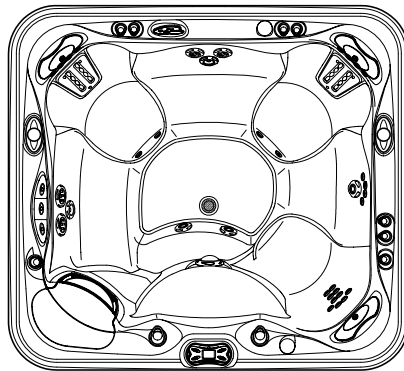

2009 GRANDEE
Model GG

GRAPHITE, PEARL, SAND, STERLING MARBLE

8'4" x 7'7"
38" High

DOOR SIDE

SCALE: 1/4" = 1'-0"